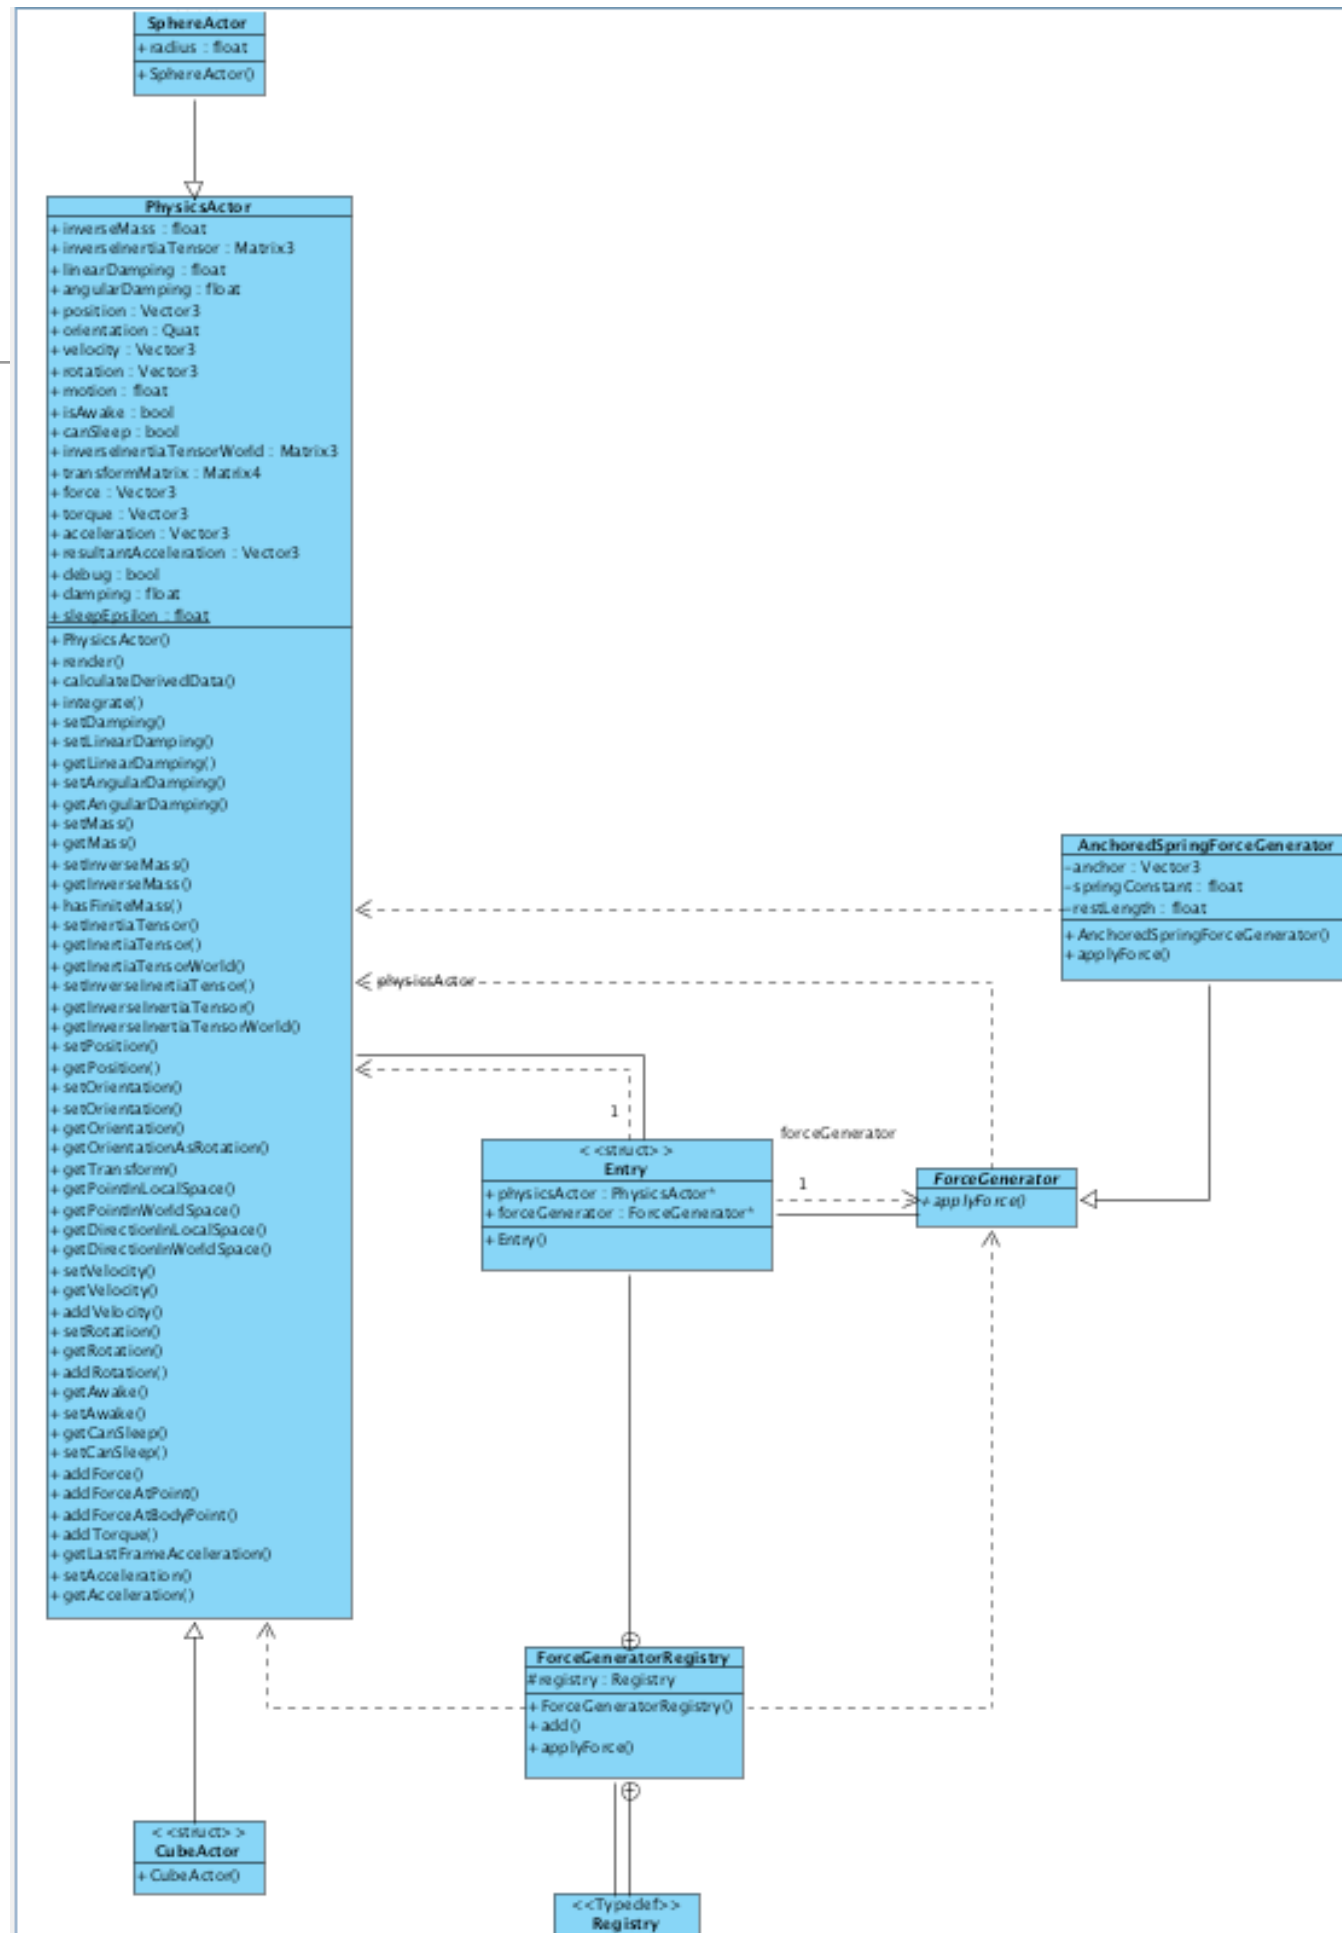

Model

- Enterprise Edition Keys: 20L4W-4F6Z3-Y5C27-Y3C99-10MN8

Reverse Engineer Model from Code

Instant Reverse folder-by-folder

First Attempt

- Model

Scene

Physics

Utils

Restructure Model

Restructure Scene

Restructure Physics

Restructure Utils

Restructure World

World Core

World Cameras

World Lighting

World Projectors

World Scene

World