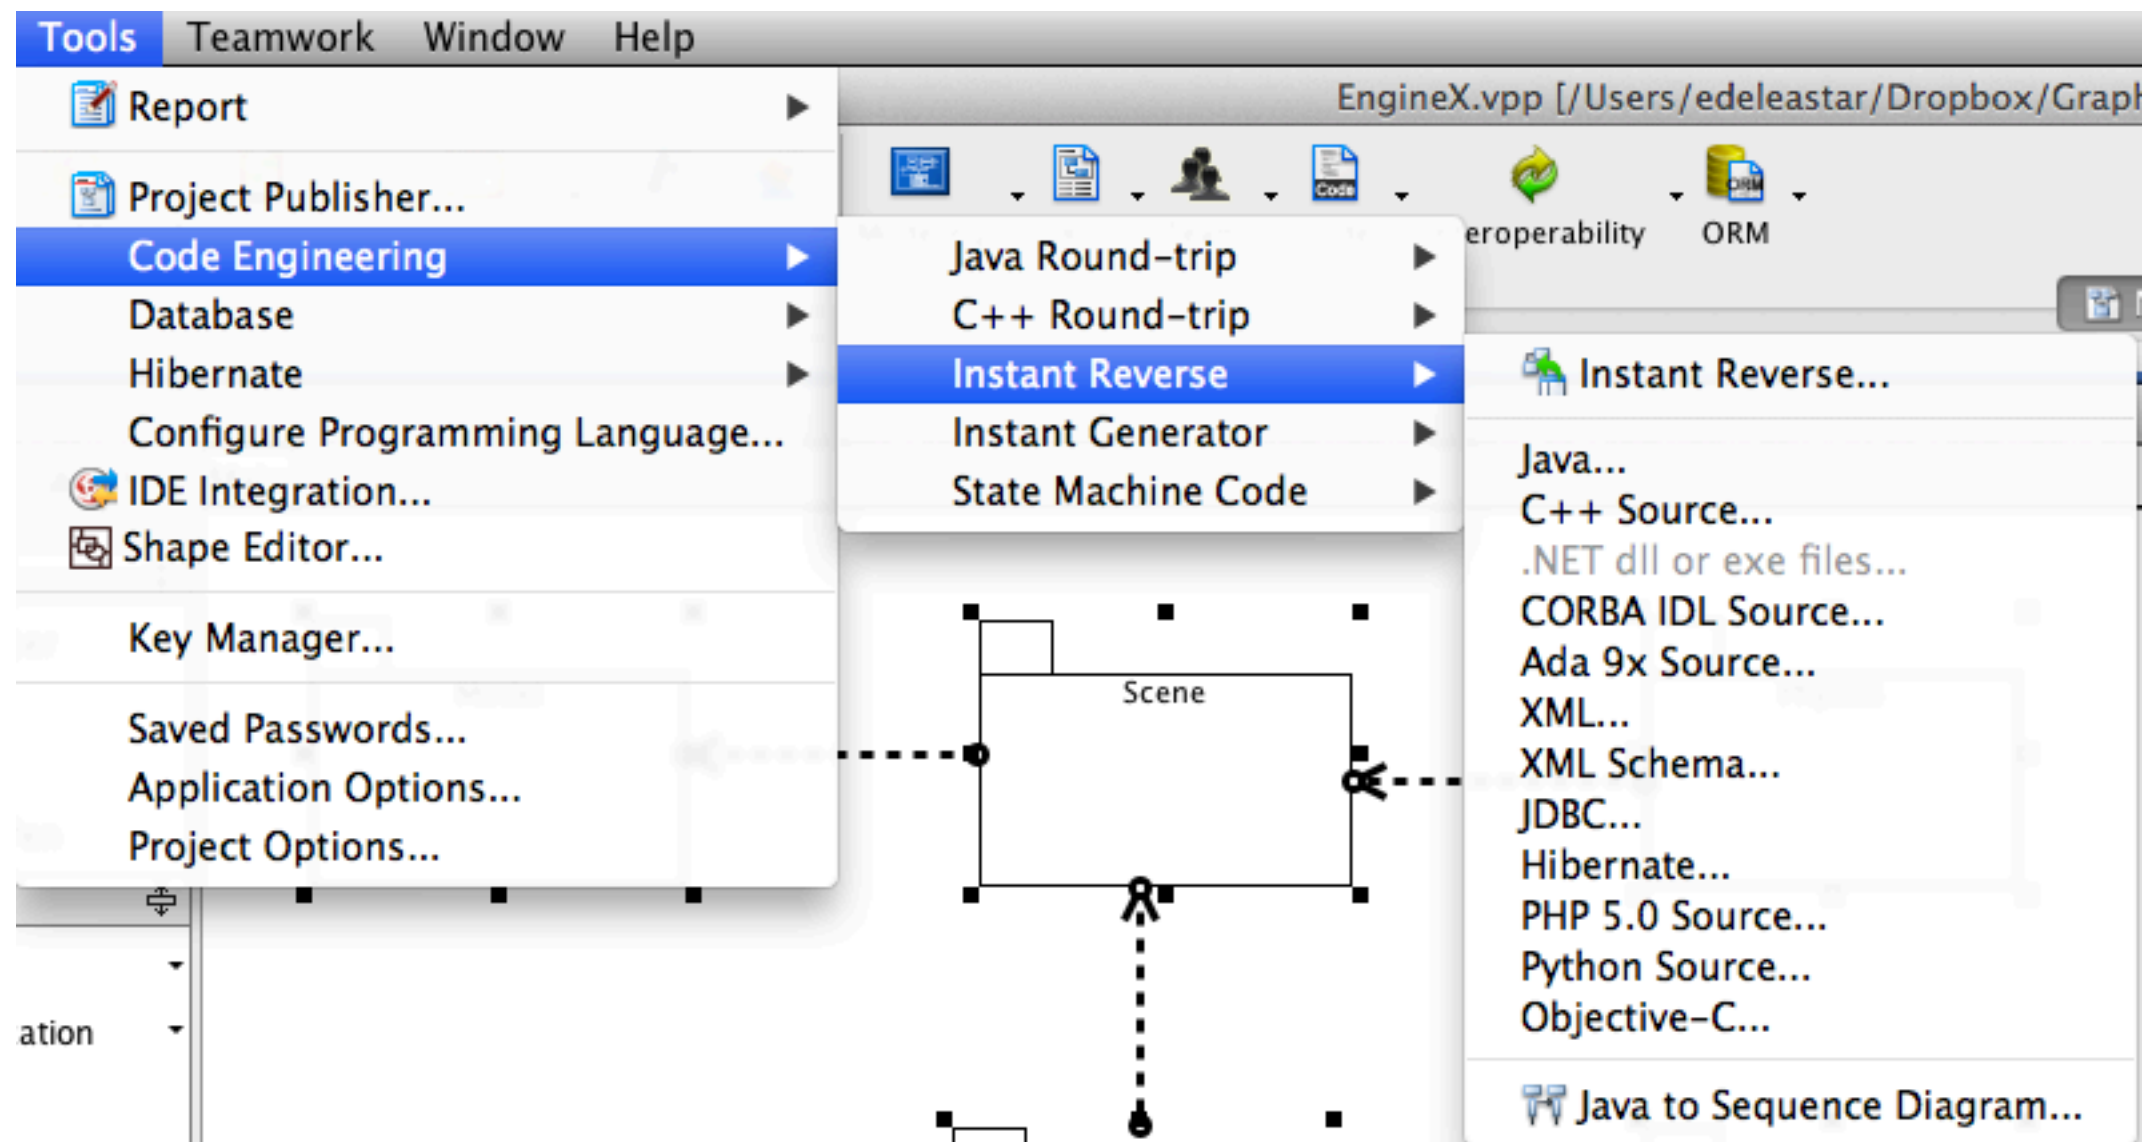

Model

- Enterprise Edition Keys: 20L4W-4F6Z3-Y5C27-Y3C99-10MN8

Reverse Engineer Model from Code

Instant Reverse folder-by-folder

First Attempt

- Model

Scene

Physics

Utils

Restructure Model

Restructure Scene

Restructure Physics

Restructure Utils

Restructure World

World Core

World Cameras