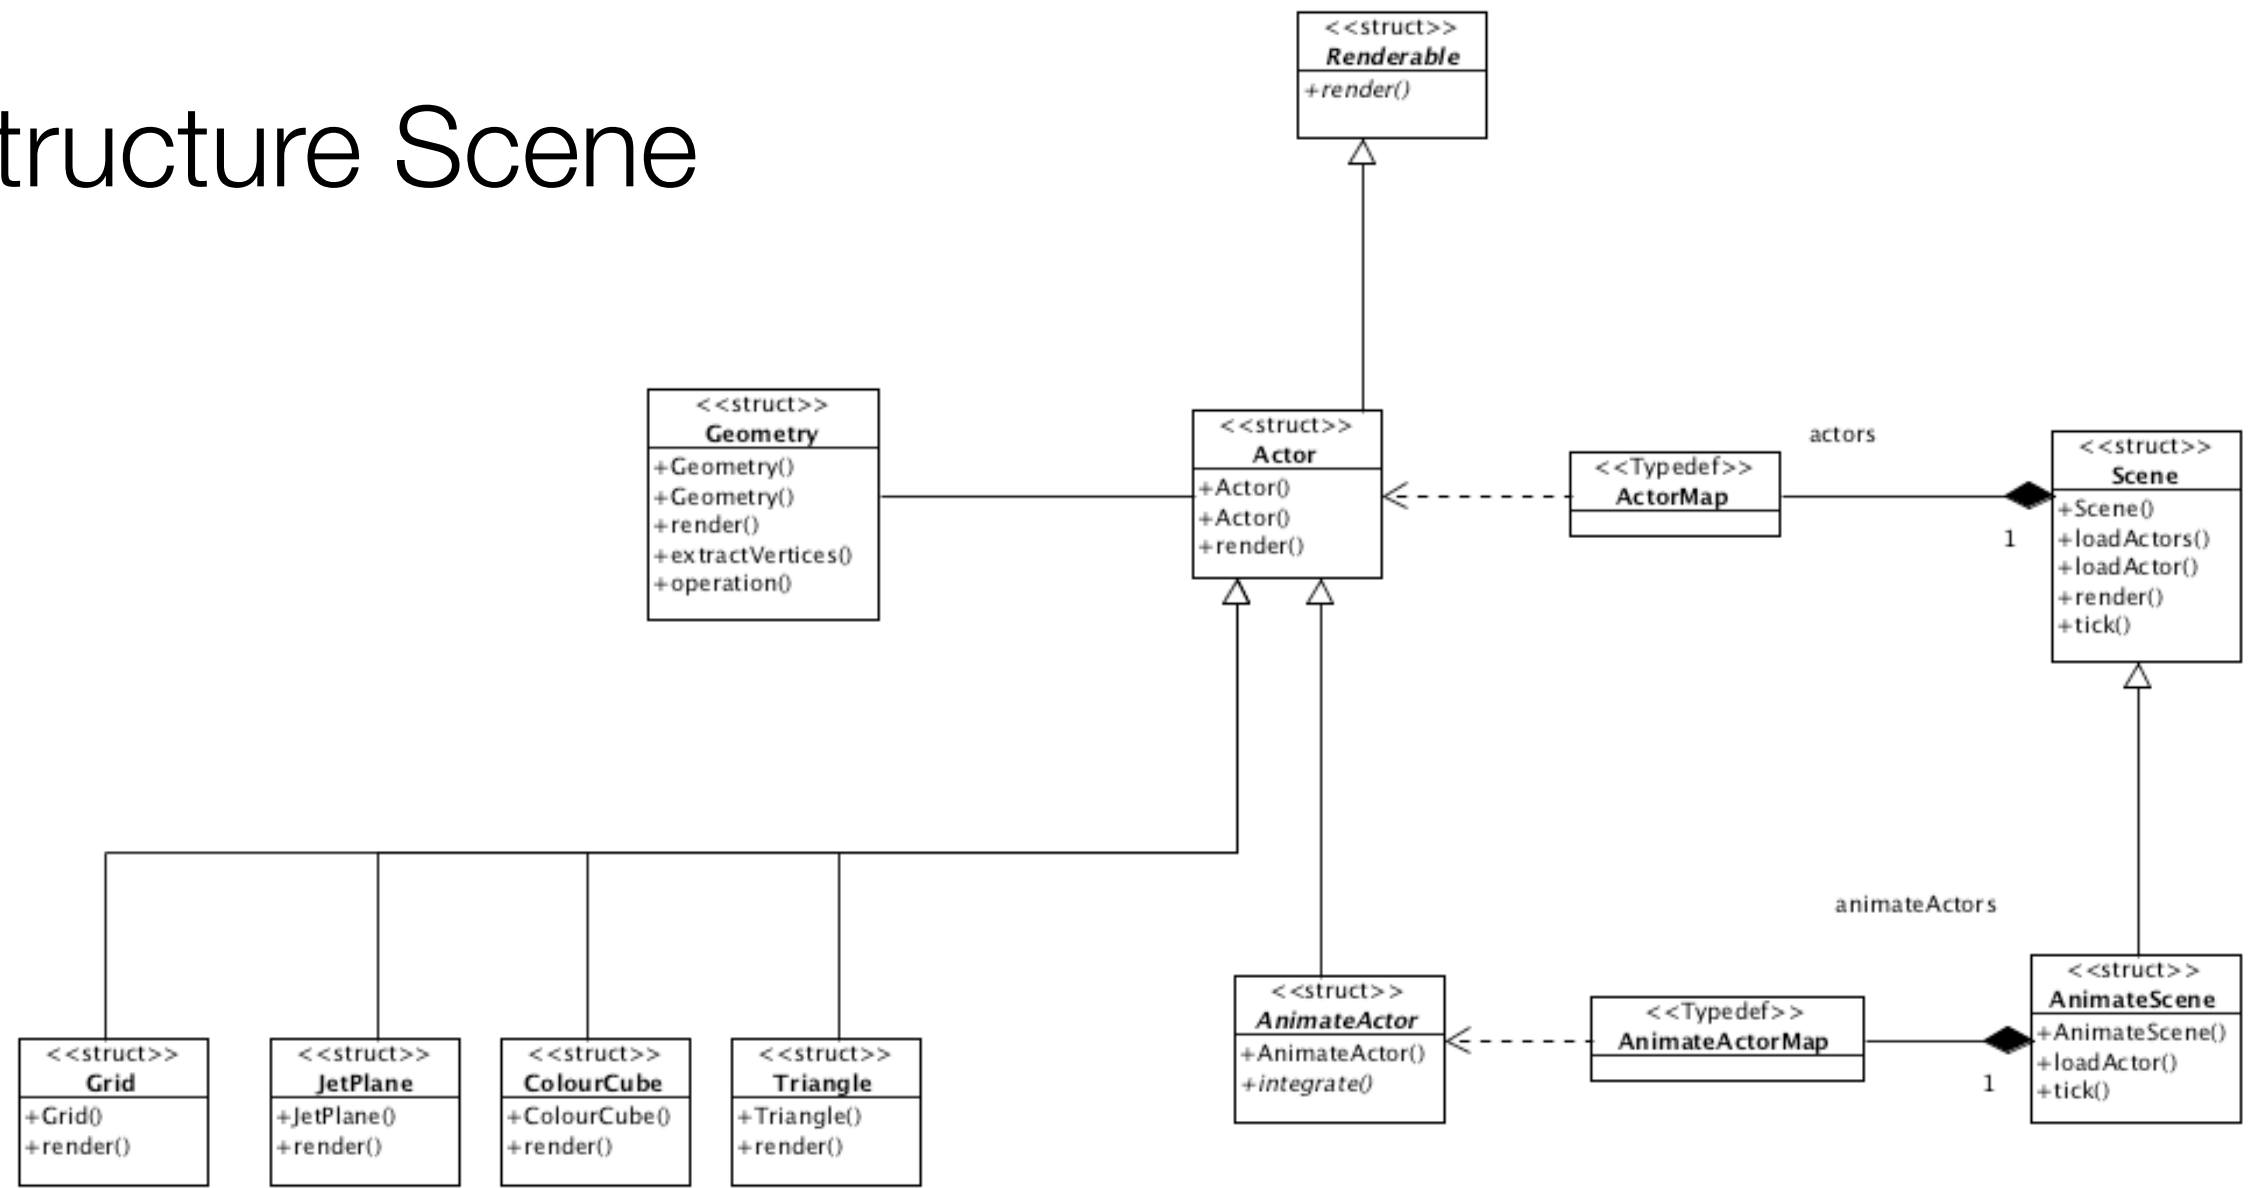

Model

- Enterprise Edition Keys: 20L4W-4F6Z3-Y5C27-Y3C99-10MN8

Reverse Engineer Model from Code

Instant Reverse folder-by-folder

First Attempt

- Model

Scene

Physics

Utils

Restructure Model

Restructure Scene

Restructure Physics

Restructure Utils

Restructure World

World Core

World Cameras

World Lighting

World Projectors

World Scene

World