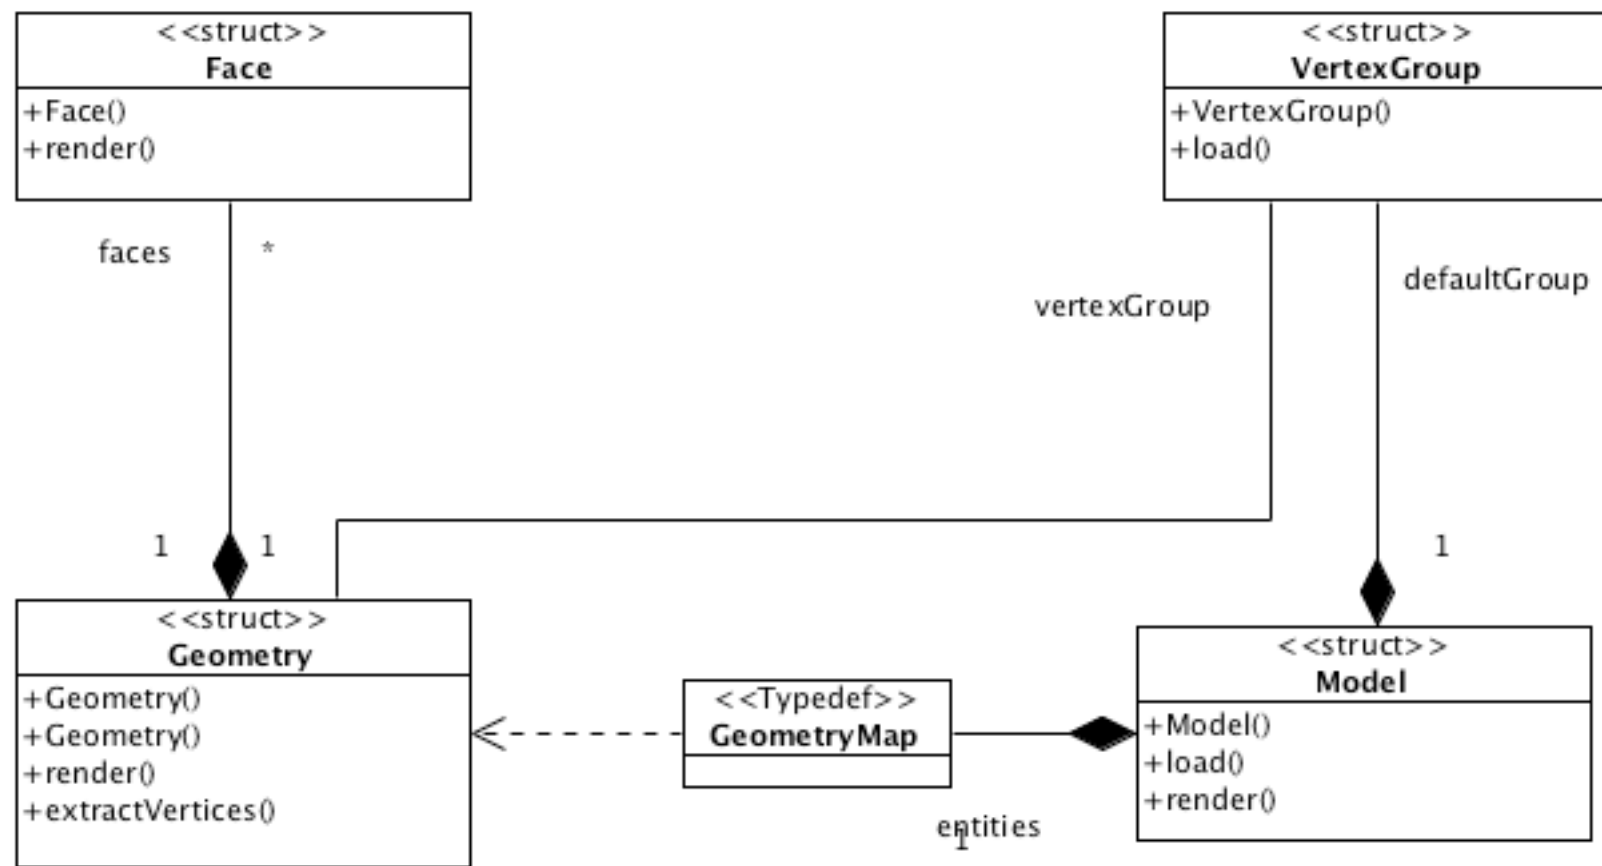

Model

- Enterprise Edition Keys: 20L4W-4F6Z3-Y5C27-Y3C99-10MN8

Reverse Engineer Model from Code

Instant Reverse folder-by-folder

First Attempt

- Model

Scene

Physics

Utils

Restructure Model

Restructure Scene

Restructure Physics

Restructure Utils

Restructure World

World Core

World Cameras