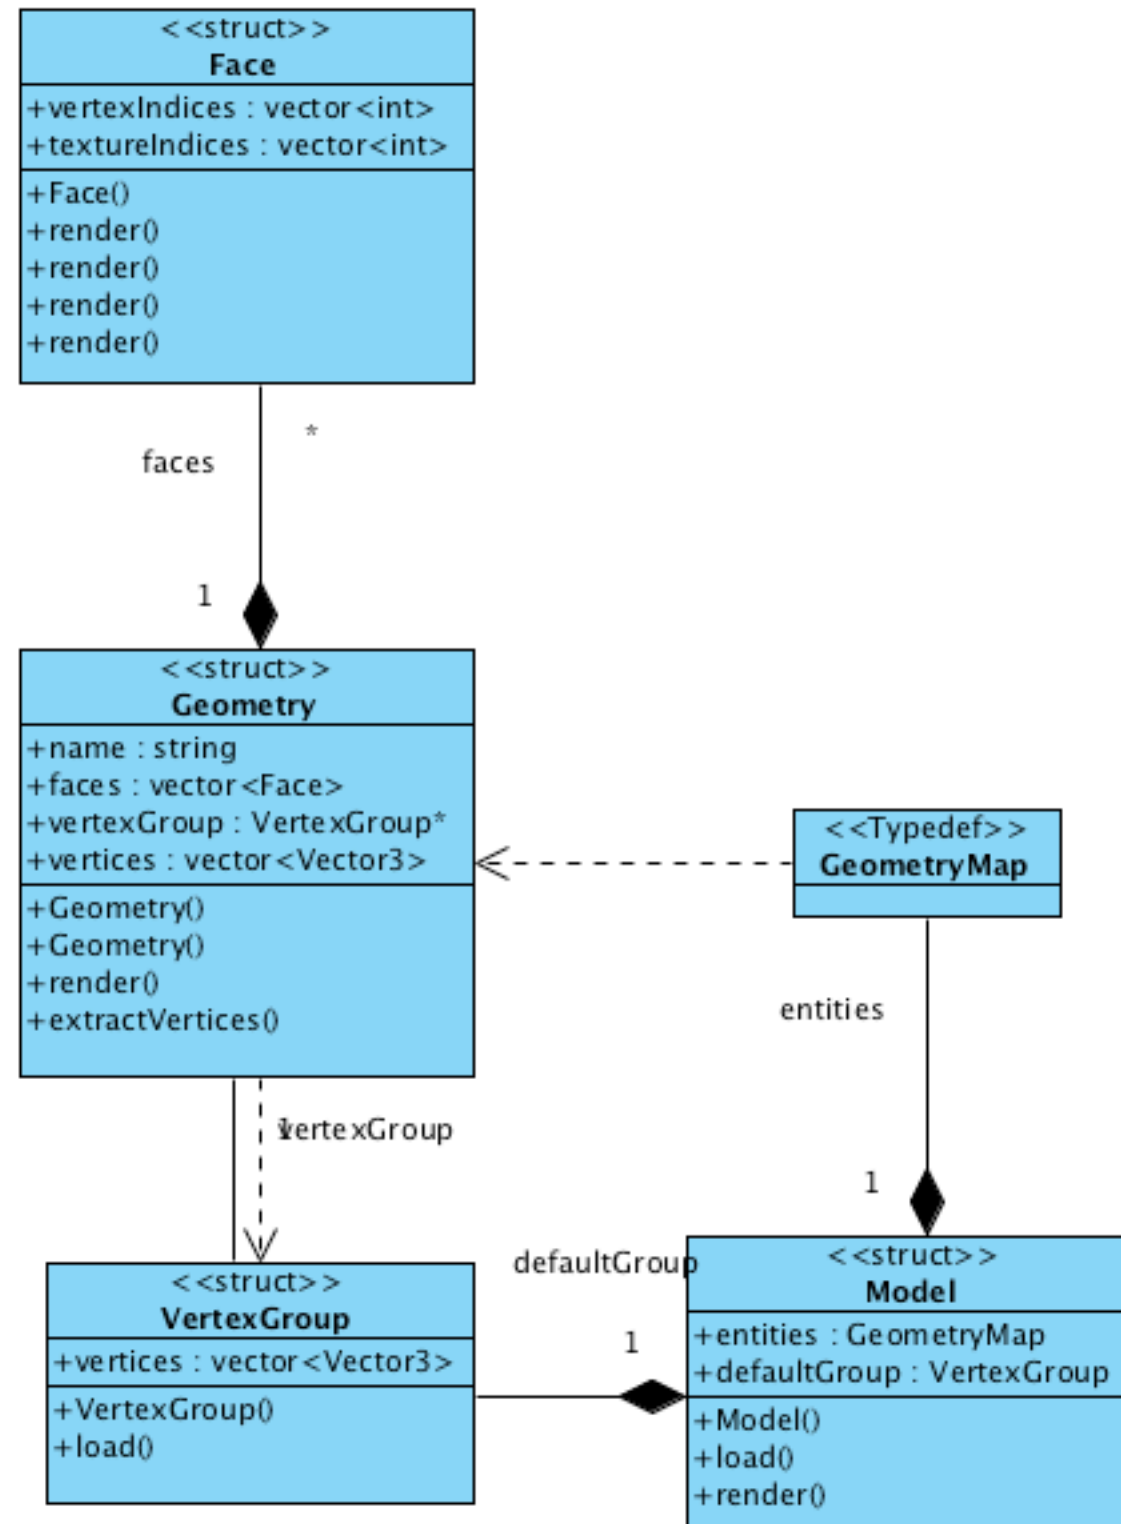

Model

- Enterprise Edition Keys: 20L4W-4F6Z3-Y5C27-Y3C99-10MN8

Reverse Engineer Model from Code

Instant Reverse folder-by-folder

First Attempt

- Model

Scene

Physics

Utils

Restructure Model

Restructure Scene

Restructure Physics

Restructure Utils

Restructure World

World Core

World Cameras

World Lighting

World Projectors

World Scene

World