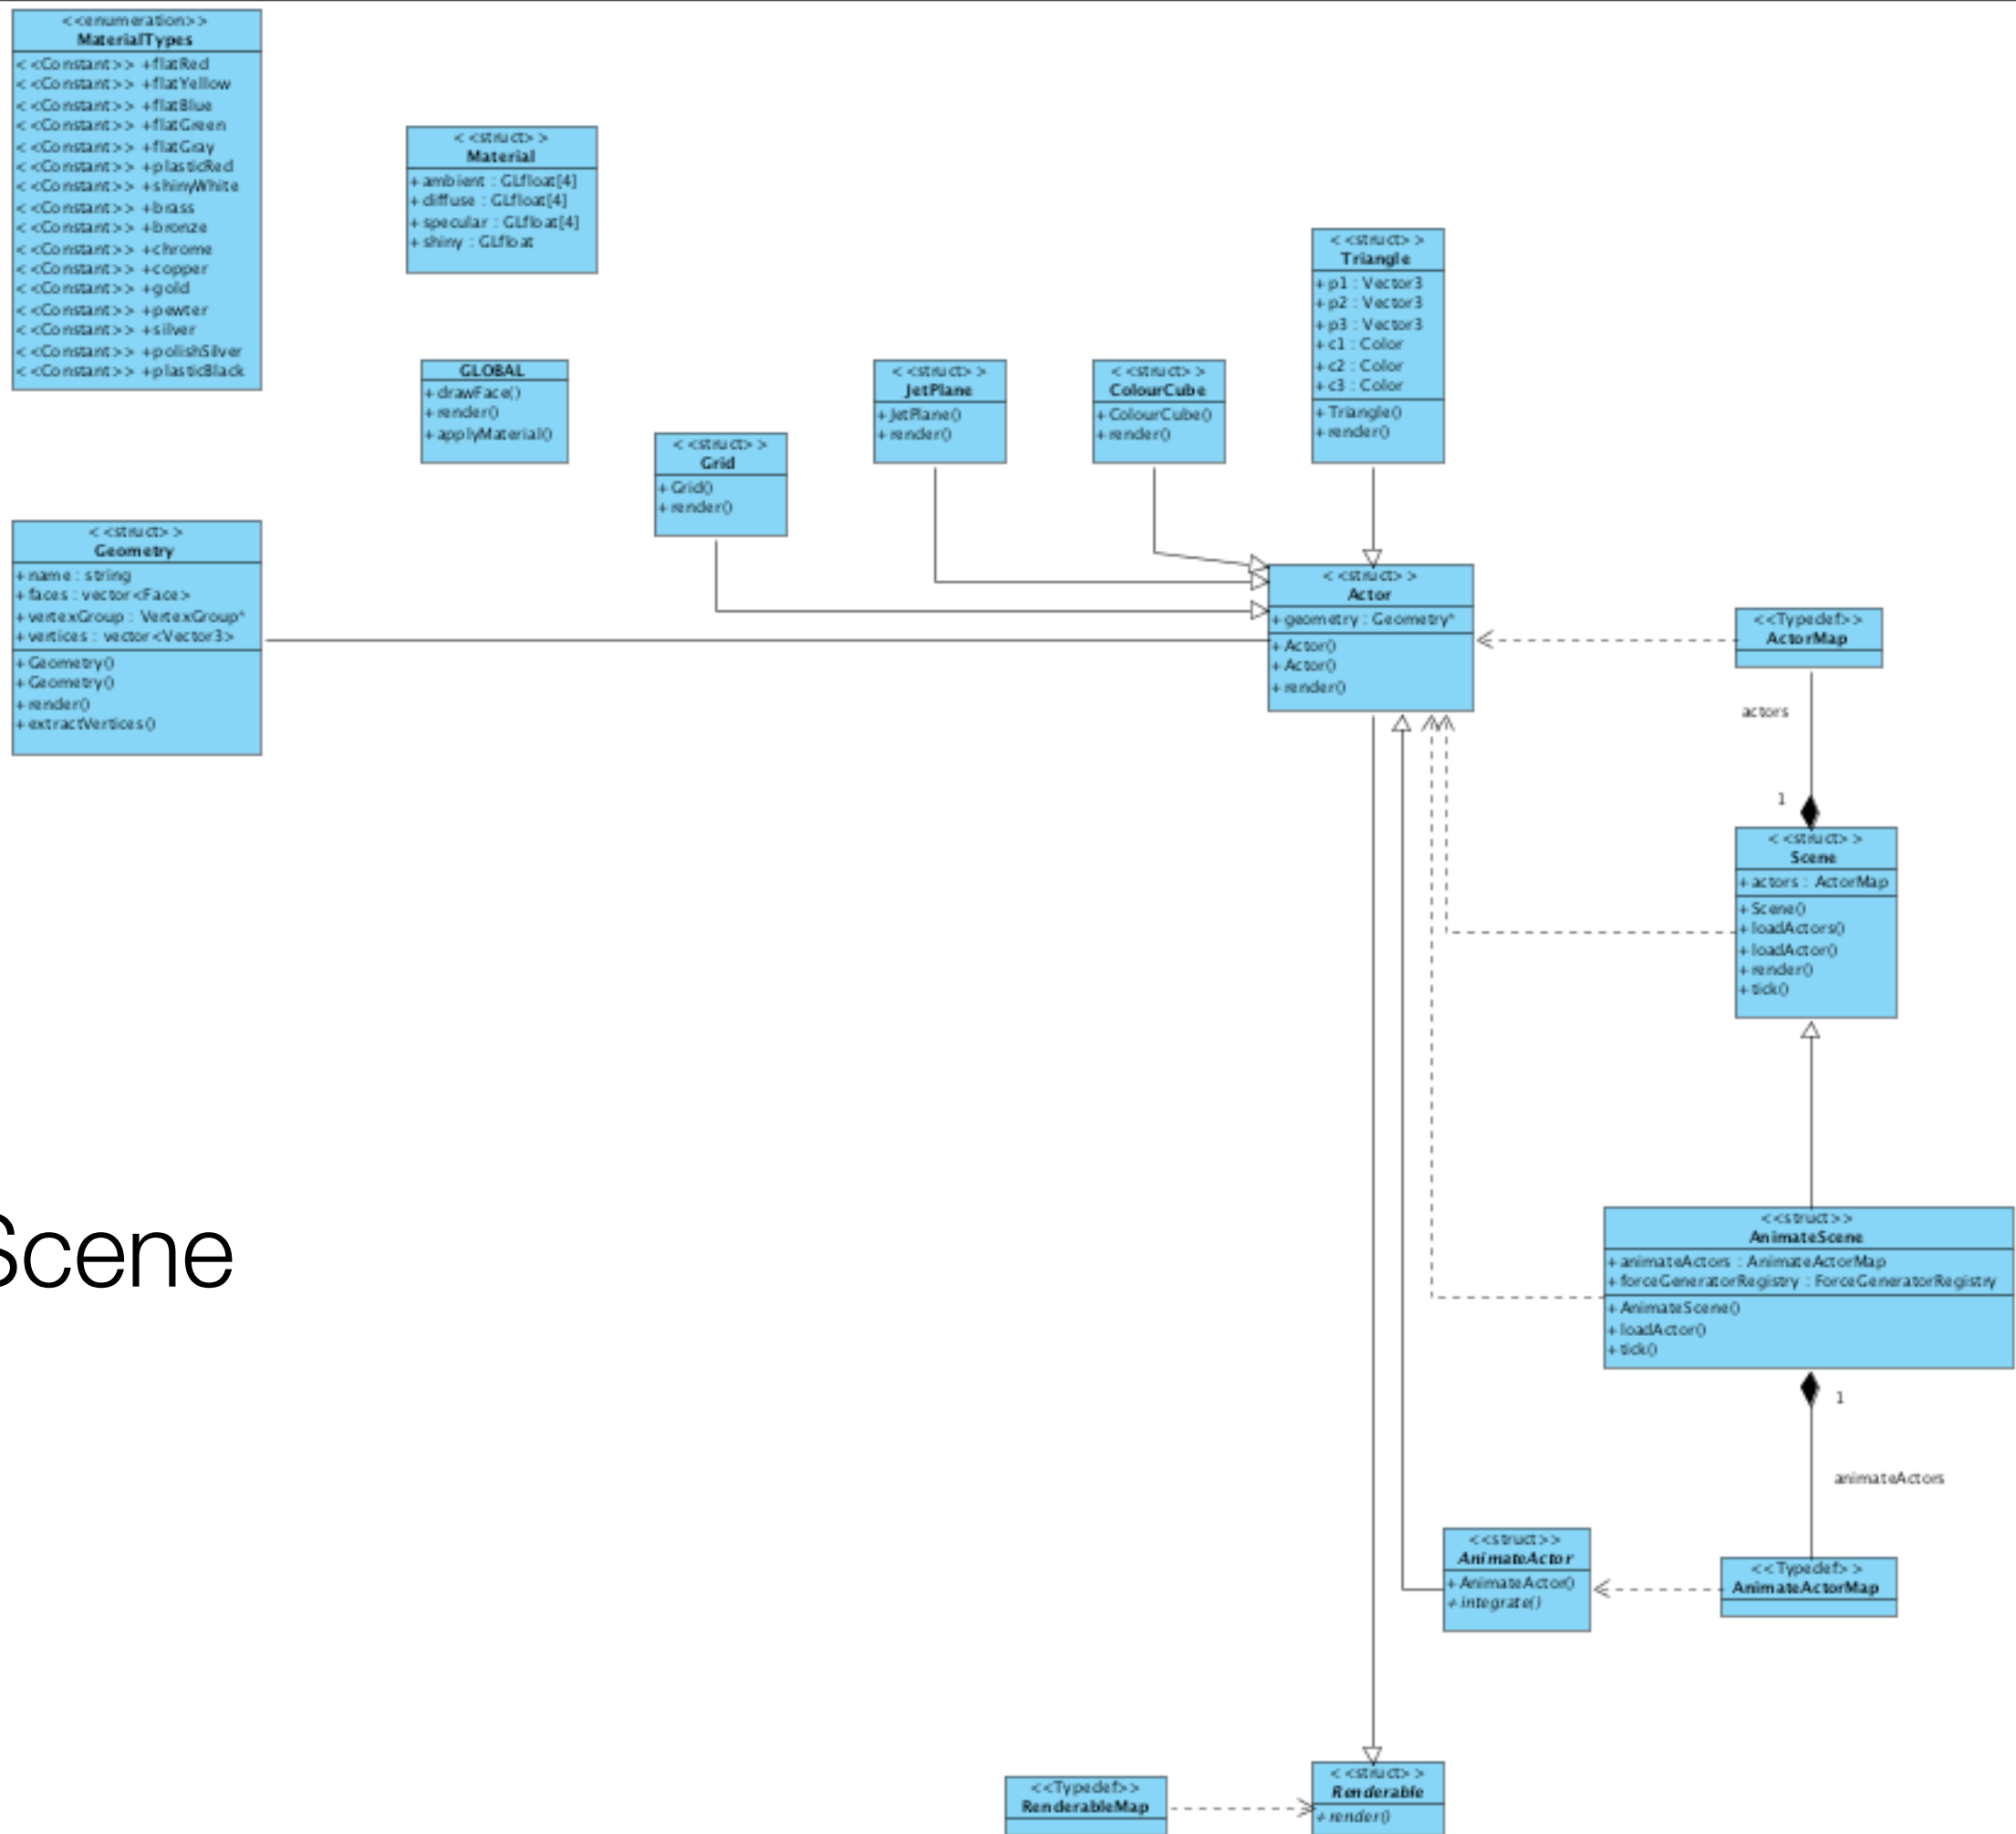

Model

- Enterprise Edition Keys: 20L4W-4F6Z3-Y5C27-Y3C99-10MN8

Reverse Engineer Model from Code

Instant Reverse folder-by-folder

First Attempt

- Model

Scene

Physics

Utils

Restructure Model

Restructure Scene

Restructure Physics

Restructure Utils

Restructure World

World Core

World Cameras

World Lighting

World Projectors

World Scene

World