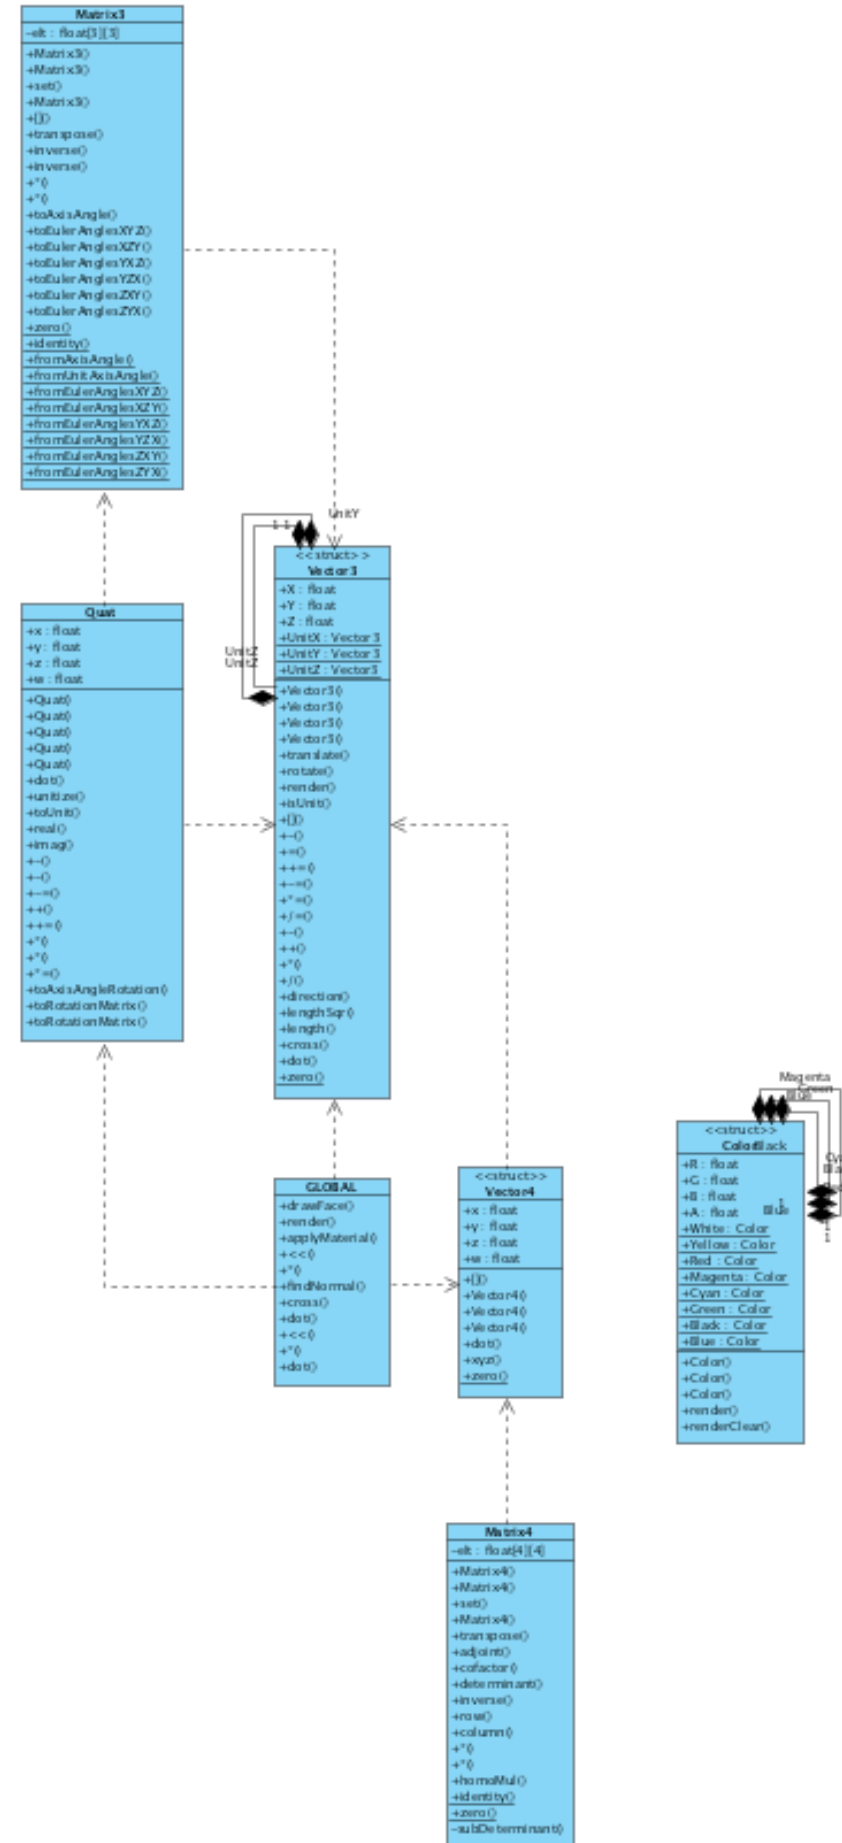

Model

- Enterprise Edition Keys: 20L4W-4F6Z3-Y5C27-Y3C99-10MN8

Reverse Engineer Model from Code

Instant Reverse folder-by-folder

First Attempt

- Model

Scene

Physics

Utils

Restructure Model

Restructure Scene

Restructure Physics

Restructure Utils

Restructure World

World Core

World Cameras

World Lighting

World Projectors

World Scene

World